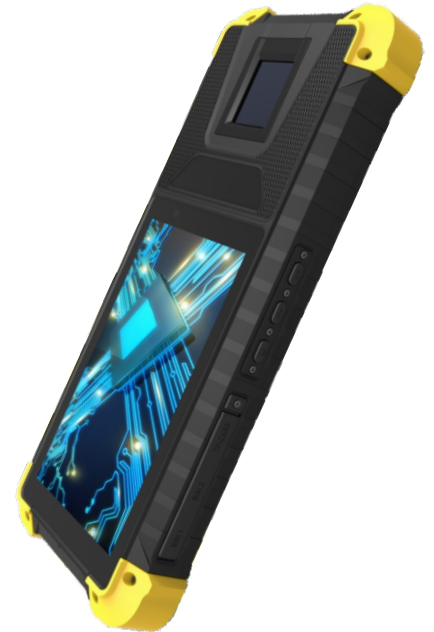

TANDA 102

Features

- FAP30 IB Columbo reader support 360 degrees fingerprint collection;
- Comply with PIV, FBI, ISO 19794 and ANSI378 standard
- Super fast 4G platform, 2GB/16GB storage, SIM+SAM solution
- 5Mp (Max 8Mp) HD camera with AF, support picture collection, barcode scan function
- PSAM slot support data encryption
- IP65 structure, water proof, dust proof, shock proof

Physical Parameter

Display	5" IPS LCD Screen
Resolution	720*1280 pixels
Touch Panel	G+G Capacitive multi-touch
Operating System	Android 7.0 or above
Processor/CPU	Quad core 4G platform
Memory	1GB RAM + 8GB ROM (2GB+16GB Optional)
Camera	Rear: 5.0MP Auto Focus
Built-in Battery	6000MAH
Fingerprint	IB FAP30
Housing	IP65 with Wrap
SAM	Support
Charging Port	DC Micro USB
I/O Interface	DCx1, SIMx2, Earphonex1, Powerx1, Volume + - x1, TF x1